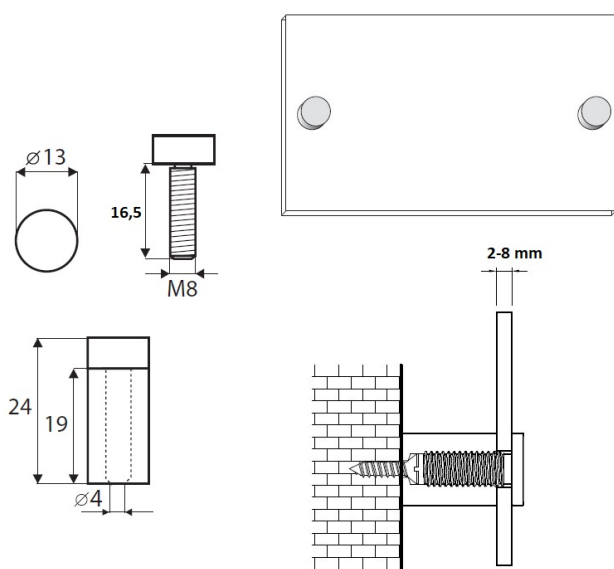

PRODUCT SHEET

Description:

Sign Board Screw $\varnothing 13 \times 19$ mm, Alu, Red Gold, M8, W/2 Transparent Washers

Item number:

22.11.123-9

Units	Box	Carton	HS Code	Barcode
Pcs.	100	360	8302490099	 5704866084208